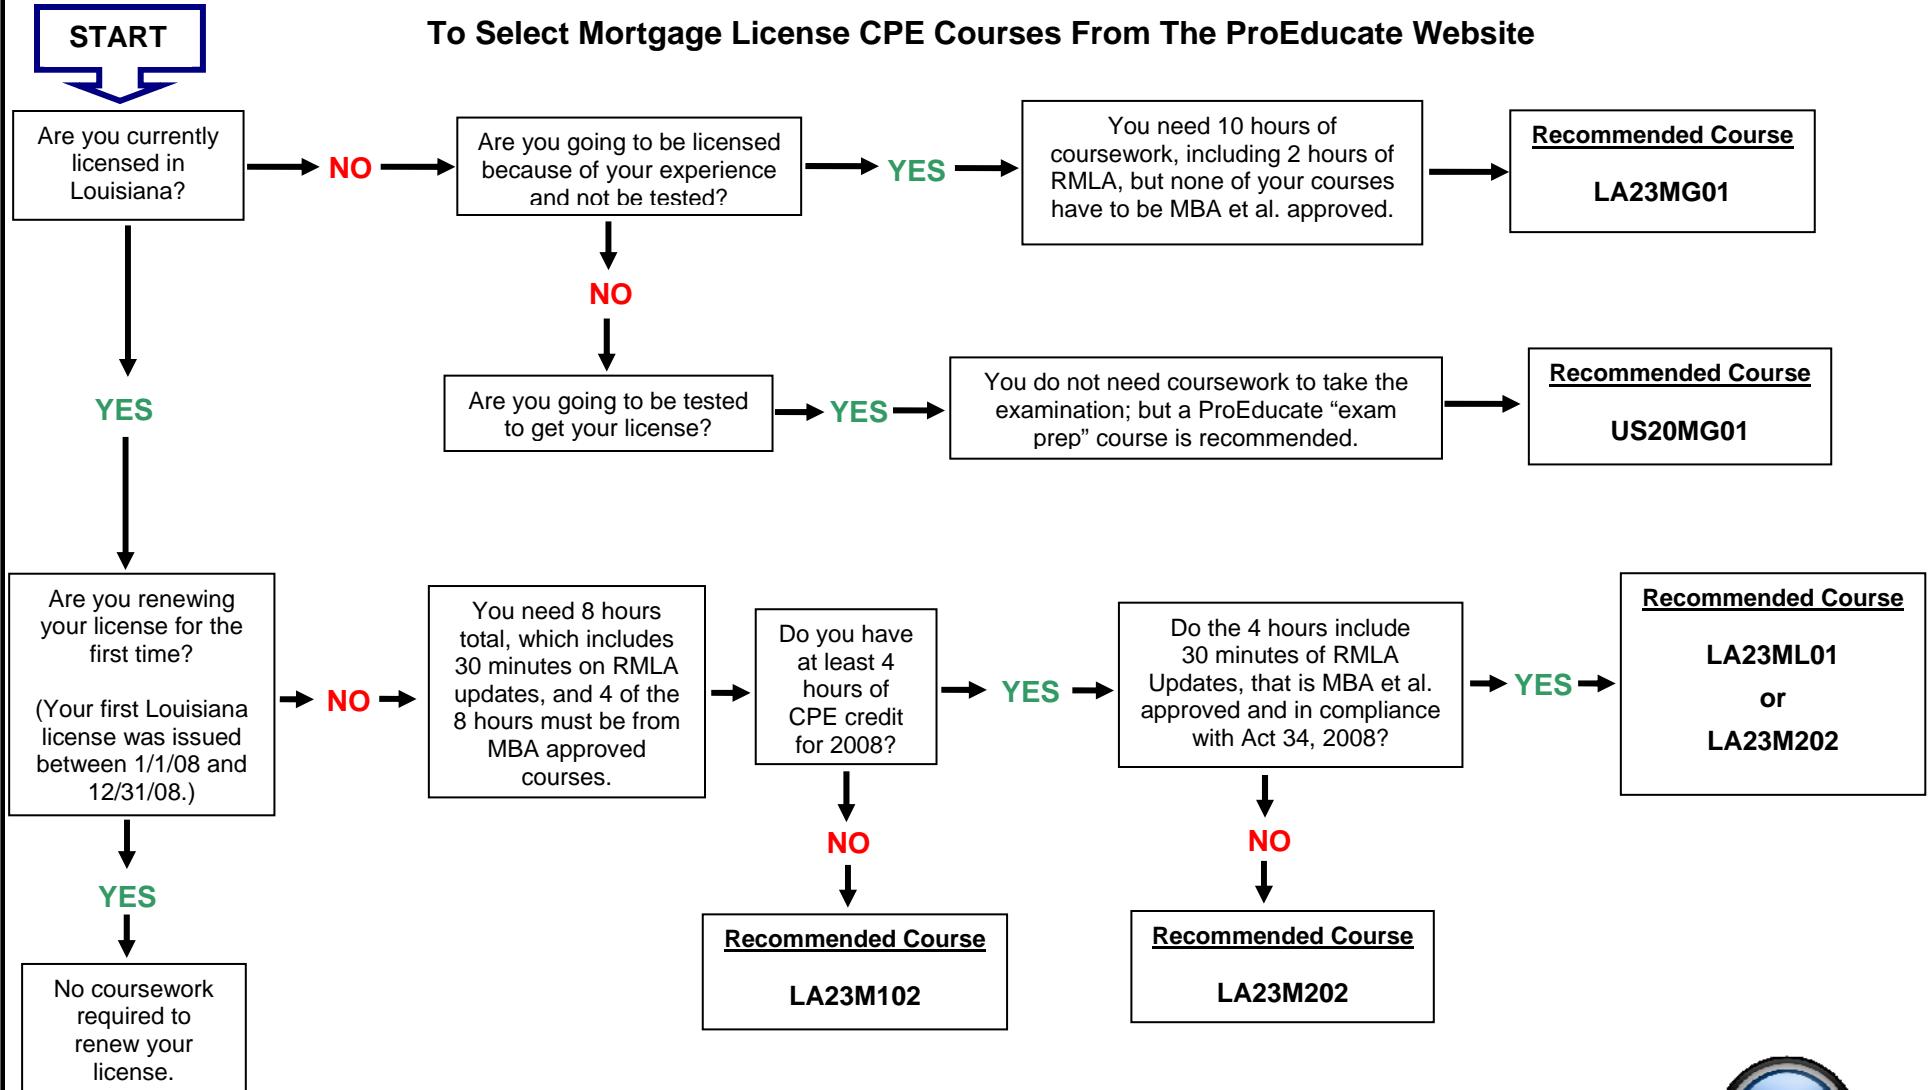

## To Select Mortgage License CPE Courses From The ProEducate Website

Questions?  
Call ProEducate at 800-966-9866  
8:30 am – 4:30 pm, Central Time

Click Button To Go  
To ProEducate  
To Select Courses